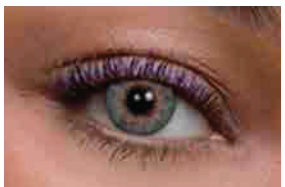

Protecta Vision

+ 20.00 - 20.00

Light Green

Dark Green

Blue

Ocean

Pearl Gray

Amber

Choco

Yellow

Violet

Fresh Look Bland

Alcon

+ 6.00 - 8.00

Amethyst

Blue

Brilliant Blue

Brown

Gemstone Green

Gray

Green

Honey

Pure Hazel

Sterling Gray