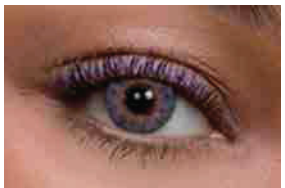

Protecta Vision

+ 20.00 - 20.00

Light Green

Dark Green

Blue

Ocean

Pearl Gray

Amber

Choco

Yellow

Violet

Fresh Look Bland

Alcon

+ 6.00 - 8.00

Amethyst

Blue

Brilliant Blue

Brown

Gemstone Green

Gray

Green

Honey

Pure Hazel

Sterling Gray