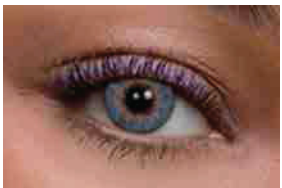

Protecta Vision

+ 20.00 - 20.00

Light Green

Dark Green

Blue

Ocean

Pearl Gray

Amber

Choco

Yellow

Violet

Fresh Look Bland

Alcon

+ 6.00 - 8.00

Amethyst

Blue

Brilliant Blue

Brown

Gemstone Green

Gray

Green

Honey

Pure Hazel

Sterling Gray