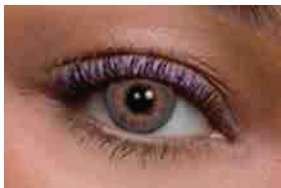

Protecta Vision

+ 20.00 - 20.00

Light Green

Dark Green

Blue

Ocean

Pearl Gray

Amber

Choco

Yellow

Violet

Fresh Look Bland

Alcon

+ 6.00 - 8.00

Amethyst

Blue

Brilliant Blue

Brown

Gemstone Green

Gray

Green

Honey

Pure Hazel

Sterling Gray