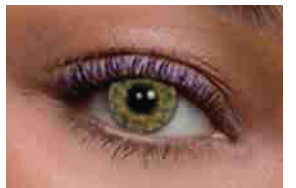

Protecta Vision

+ 20.00 - 20.00

Light Green

Dark Green

Blue

Ocean

Pearl Gray

Amber

Choco

Yellow

Violet

Fresh Look Bland

Alcon

+ 6.00 - 8.00

Amethyst

Blue

Brilliant Blue

Brown

Gemstone Green

Gray

Green

Honey

Pure Hazel

Sterling Gray