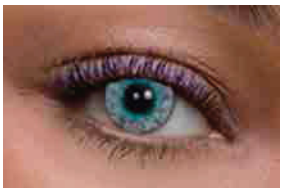

Protecta Vision

+ 20.00 - 20.00

Light Green

Dark Green

Blue

Ocean

Pearl Gray

Amber

Choco

Yellow

Violet

Fresh Look Bland

Alcon

+ 6.00 - 8.00

Amethyst

Blue

Brilliant Blue

Brown

Gemstone Green

Gray

Green

Honey

Pure Hazel

Sterling Gray