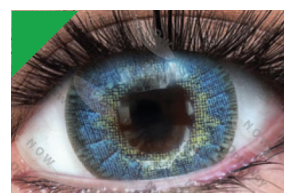

Pearl

Gray

Hazel

Blue

Ocean

Honey

Fresh Look 1 Day

Alcon